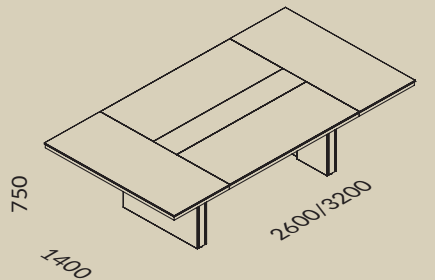

N06
Fornir
DAB FLADER
Veneer
FLADER OAK

Szkoło
BIAŁE LACOBEL
Glass
WHITE LACOBEL

U1
Melamina
BIAŁY
Melamine
WHITE

Akcent
ALUMINIUM
SZCZOTKOWANE
Decorative strip
BRUSHED ALUMINIUM