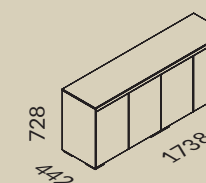

N06
Fornir
DAB FLADER
Veneer
FLADER OAK

U1
Melamina
BIAŁY
Melamine
WHITE

Szkoło
BIAŁE LACOBEL
Glass
WHITE LACOBEL

Akcent
ALUMINIUM
SZCZOTKOWANE
Decorative strip
BRUSHED ALUMINIUM