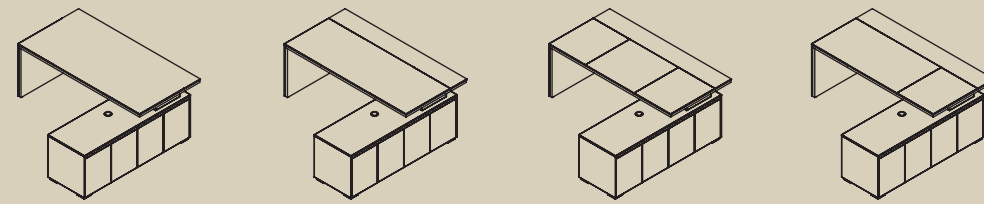

BIURKA GABINETOWE WSPARTE NA SZAFCE / DESKS SUPPORTED ON CABINET*

AR 07 2000/1000/750 AR 17 2000/1000/750 AR 27 2000/1000/750 AR 37 2000/1000/750
AR 08 2200/1000/750 AR 18 2200/1000/750 AR 28 2200/1000/750 AR 38 2200/1000/750