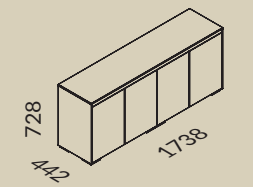

N06
Fornir
DAB FLADER
Veneer
FLADER OAK