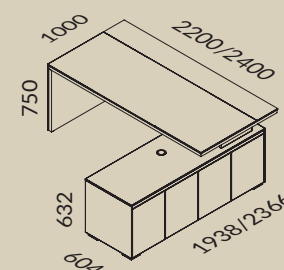

N06
Fornir
DAB FLADER
Veneer
FLADER OAK

U1
Melamina
BIAŁY
Melamine
WHITE

Szkoło
BIAŁE LACOBEL
Glass
WHITE LACOBEL

Akcent
ALUMINIUM
SZCZOTKOWANE
Decorative strip
BRUSHED ALUMINIUM