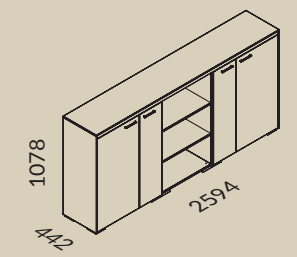

N06
Fornir
DAB FLADER
Veneer
FLADER OAK

Szkoło
BIAŁE LACOBEL
Glass
WHITE LACOBEL

U1
Melamina
BIAŁY
Melamine
WHITE

Akcent
ALUMINIUM
SZCZOTKOWANE
Decorative strip
BRUSHED ALUMINIUM